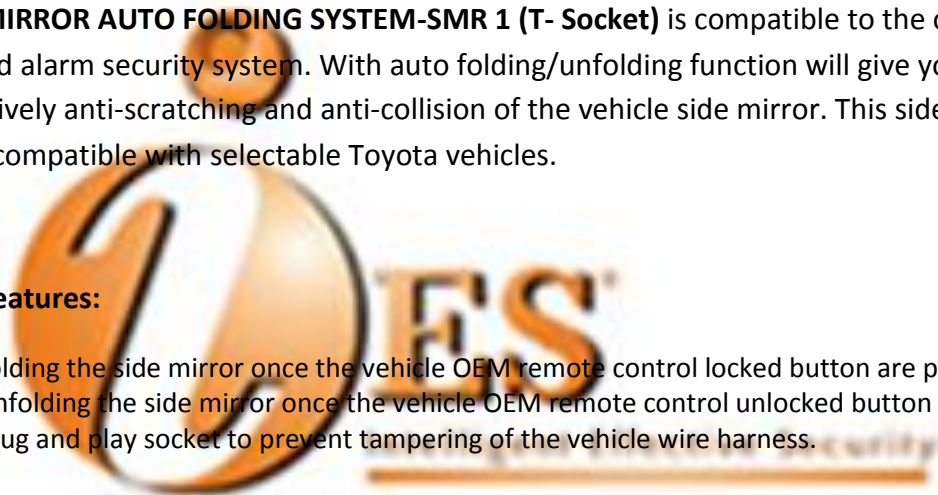

IES Side Mirror Auto Folding System–SMR-1 with T-SOCKET

INTRODUCTION:

IES SIDE MIRROR AUTO FOLDING SYSTEM-SMR 1 (T- Socket) is compatible to the original car electric system and alarm security system. With auto folding/unfolding function will give you great convenience and effectively anti-scratching and anti-collision of the vehicle side mirror. This side mirror auto folding system is compatible with selectable Toyota vehicles.

Product Features:

- Auto folding the side mirror once the vehicle OEM remote control locked button are pressed.
- Auto unfolding the side mirror once the vehicle OEM remote control unlocked button are pressed.
- With plug and play socket to prevent tampering of the vehicle wire harness.