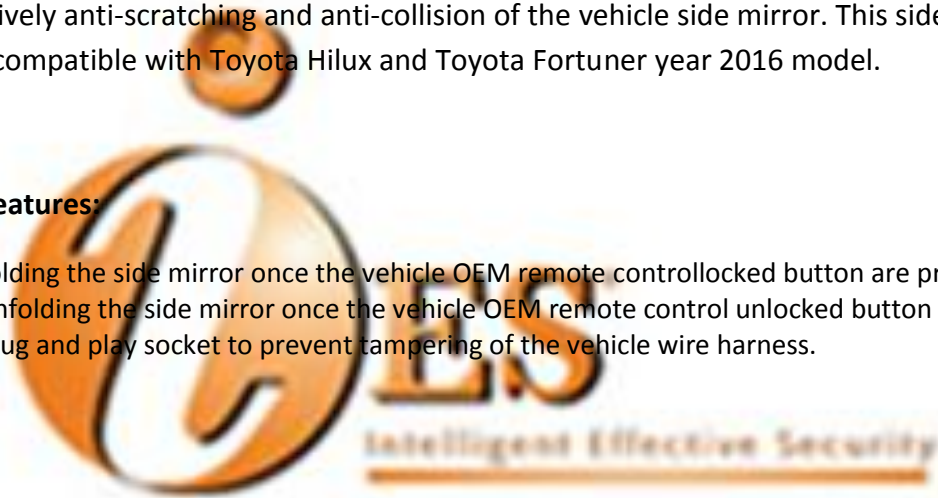

IES Side Mirror Auto Folding System–SMR-1 (Toyota Hilux)

INTRODUCTION:

IES SIDE MIRROR AUTO FOLDING SYSTEM-SMR 1 (Toyota Hilux) is compatible to the original car electric system and alarm security system. With auto folding/unfolding function will give you great convenience and effectively anti-scratching and anti-collision of the vehicle side mirror. This side mirror auto folding system is compatible with Toyota Hilux and Toyota Fortuner year 2016 model.

Product Features:

- Auto folding the side mirror once the vehicle OEM remote control locked button are pressed.
- Auto unfolding the side mirror once the vehicle OEM remote control unlocked button are pressed.
- With plug and play socket to prevent tampering of the vehicle wire harness.